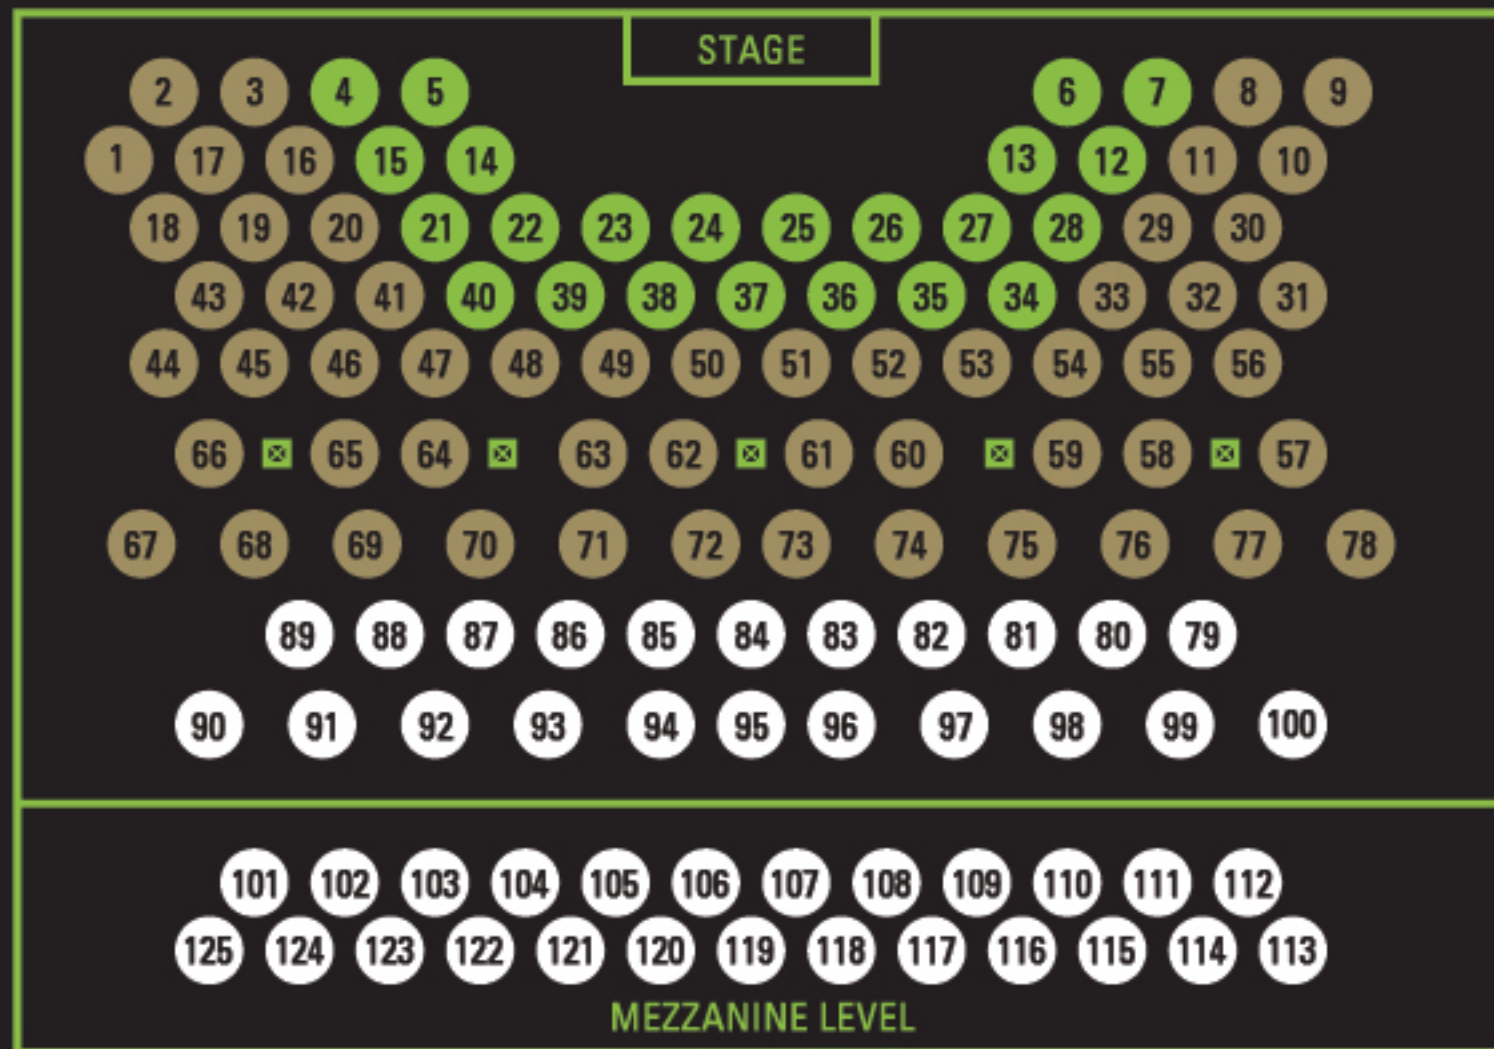

TABLE PLAN

● VIP
 ● PREMIUM
 ● STANDARD

Prices

VIP Prices

- VIP Member Tables £4500
(25 tables available to members only)
- VIP Member Individual £470
(10 places available to members only)

Member Prices

- Member Premium Tables £4100
- Member Standard Tables £3600
- Member Premium Individual £430
- Member Standard Individual £380

Non Member Prices

- Non Member Premium Tables £5200
- Non Member Standard Tables £4550
- Non Member Premium Individual £550
- Non Member Standard Individual £480

All prices are subject to VAT at 17.5%

**please state the zone you would like to be seated in and you will be allocated a table on a first come first serve basis within that area*

**table plan subject to change*